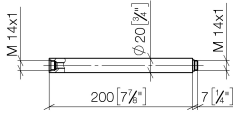

Extension for shower with fixed riser 200 mm - Durabronss (23kt Gold)

IMO

12 120 970

|   |                        |               |
|---|------------------------|---------------|
|  | Durabronss (23kt Gold) | 12 120 970-09 |
|  | Brushed Light Gold     | 12 120 970-27 |

Fits: IMO, LULU, MADISON, MEM, TARA, CL.1, LISSÉ, VAIA, META, CYO

Extension for shower with fixed riser 200 mm - Durabronze (23kt Gold)

---

IMO

12 120 970

12 120 970

mm [inches]

12 120 970