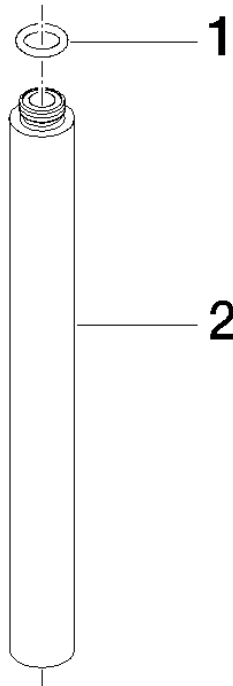

Extension for shower with fixed riser 200 mm - Durabronss (23kt Gold)

IMO

12 120 970

|   |                        |               |
|---|------------------------|---------------|
|  | Durabronss (23kt Gold) | 12 120 970-09 |
|  | Brushed Light Gold     | 12 120 970-27 |

Fits: IMO, LULU, MADISON, MEM, TARA, CL.1, LISSÉ, VAIA, META, CYO

Extension for shower with fixed riser 200 mm - Durabronze (23kt Gold)

---

IMO

12 120 970

12 120 970

mm [inches]

12 120 970

### Spare parts list

| No. | Item Number        | Name      | Quantity used | Delivery time |
|-----|--------------------|-----------|---------------|---------------|
| 1   | 90 14 10 011 00 90 | seal      | 1             | 2             |
| 2   | 09 24 04 180-09    | extension | 1             | 60            |